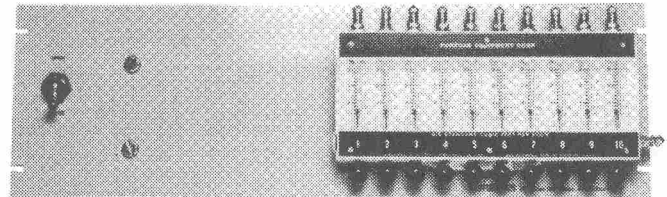

P-FMP23-11-1	Solid State 0-50	SCFH
P-FMP23-11-2	Solid State 0-100	SCFH
P-FMP23-11-3	Mechanical 0-50	SCFH
P-FMP23-11-4	Mechanical 0-100	SCFH