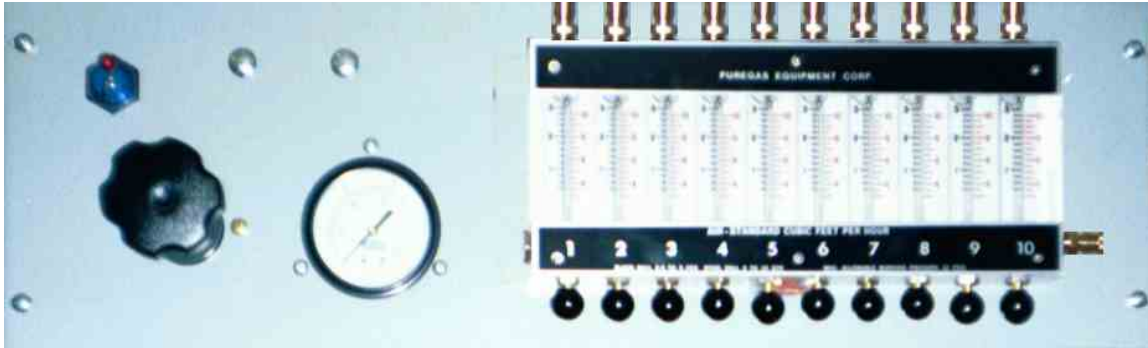

**canadian puregas
equipment limited**

FLOW MONITORING AND DISTRIBUTION PANEL

- **MONITOR TOTAL FLOW WITH OPTIONAL 0-50 SCFH FLOW TRANSDUCER**
- **REGULATOR AND GAUGE OPTIONAL**
- **STANDARD TEN COLUMN FLOW BLOCK FOR VISUAL READINGS**
- **23" PANEL FOR WALL MOUNT, 3/8" OD PLASTIC COMPRESSION OUTLET FITTINGS.**

Combining solid state technology with standard ten column flow panels integrates monitoring capability for the central office air distribution system. Puregas distribution panels provide a centrally located source for monitoring, measuring and recording air flow delivered to individual cables using a flow transducer and individual flow rate indicators.

MP-23N-10 - Panel with ten column flow block only (less regulator/gauge and transducer)
MP-23CF-10 - Panel with ten column flow block and flow transducer (less regulator/gauge)
MP-23CR-10 - Panel with ten column flow block and regulator/gauge (less transducer)
MP-23CFR-10 - Panel with ten column flow block, flow transducer and regulator/gauge

Meter Panels With Gas Meter

Models P-MP25A/P-MP23C

The Puregas meter panels provide a centrally located source for monitoring, measuring and recording air flow delivered to cables using a gas recording meter and individual flow rate indicators. These panels can also distribute the air flow from a pressure source to various toll, truck and exchange cables.