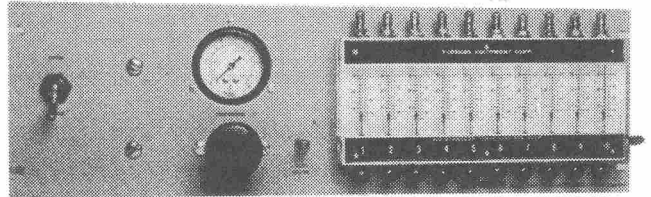

P-FMP23-10-1	Solid State 0-50	SCFH
P-FMP23-10-2	Solid State 0-100	SCFH
P-FMP23-10-3	Mechanical 0-50	SCFH
P-FMP23-10-4	Mechanical 0-100	SCFH
P-FMP23-10-5	Non-powered 0-50	SCFH
P-FMP23-10-6	Non-powered 0-100	SCFH