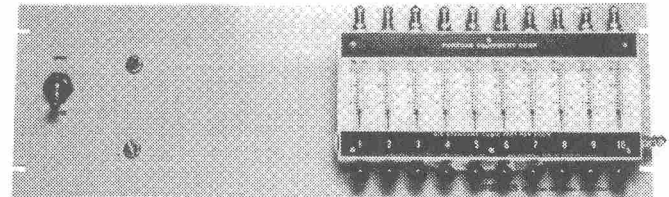

P-FMP23-11-1	Solid State 0-50	SCFH
P-FMP23-11-2	Solid State 0-100	SCFH
P-FMP23-11-3	Mechanical 0-50	SCFH
P-FMP23-11-4	Mechanical 0-100	SCFH