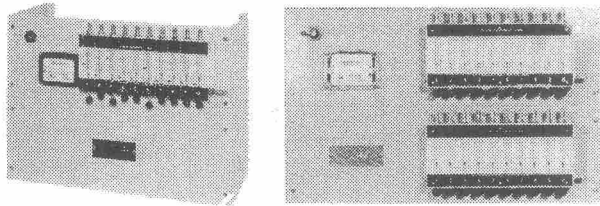

Combining solid state technology with standard ten column flow panels integrates monitoring capability for the central office air distribution system. Puregas distribution panels provide a centrally located source for monitoring, measuring and recording air flow delivered to individual cables using a flow transducer and individual flow rate indicators.

MP-23N-10 - Panel with ten column flow block only (less regulator/gauge and transducer)
MP-23CF-10 - Panel with ten column flow block and flow transducer (less regulator/gauge)
MP-23CR-10 - Panel with ten column flow block and regulator/gauge (less transducer)
MP-23CFR-10 - Panel with ten column flow block, flow transducer and regulator/gauge

Puregas flow transducer panels offer state-of-the-art transducers and the most compact design available in the industry. Flexibility of component design allows for easy future expansion. Panels are available with solid state or mechanical flow transducers in ranges of 0-50 or 0-100 SCFH. Puregas also offers panel mounting racks and flow transducer field modification kits to replace the gas meters with flow transducers in Puregas meter panels.

Meter Panels With Gas Meter

Models P-MP25A/P-MP23C

The Puregas meter panels provide a centrally located source for monitoring, measuring and recording air flow delivered to cables using a gas recording meter and individual flow rate indicators. These panels can also distribute the air flow from a pressure source to various toll, truck and exchange cables.